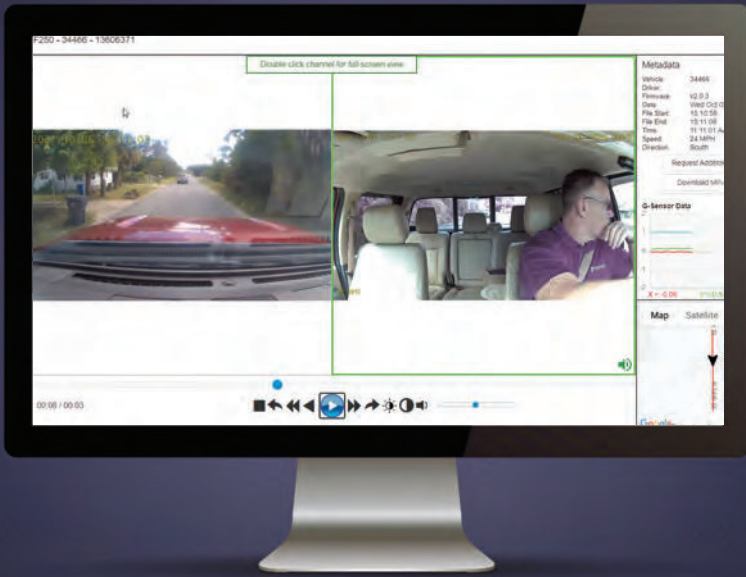

DV6 DUAL-LENS DASHCAM

FULL HD
RECORDING

EASY
INSTALLATION

1 YEAR CLOUD
STORAGE

- Professional Grade Dashcam
- Back-up Camera, 1TB Max
- Up to 3 Additional Cameras
- Safety Monitoring
- Real-Time Live Streaming
- In-Cab Alerts
- Dual Cameras
- AI/DMS Technology
- Continuous Video Recording

STORAGE AND CONNECTIVITY

128GB SD card standard local storage (scalable to 1TB max, 576hours)

INSTALLATION AND MAINTENANCE

Tamperproof security fasteners for secure installation and Installer App for easy, quick installation.

CUSTOM REPORTS

Customizable datasets and reports on alerts, collisions, miles driven, speeding, fuel consumption, and driver scores.

GEOTAB® INTEGRATION

Integration with Geotab for enhanced telematics. DV+RoscoLive® add-in for myGeotab interface.